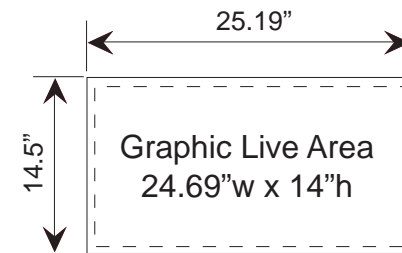

Graphic Dimensions

Backwall Tension Fabric Graphics

Counter Printed on Graphic Insert:

Insert Size: 25.19"w x 14.5"h
Graphic Live Area: 24.69"w x 14"h

Graphic Live Area: 86"w x 92"h

Please ADD 1" of bleed to top, bottom and left side, and ADD 0.75" of bleed to right side.

1/2" Hook Velcro to be sewn into all 4 **Front** sides.

Notches are 3"w x 3/8" deep on center

Graphic Live Area: 21"w x 92"h

Please ADD 1" of bleed to top, bottom and right side, and ADD 0.75" of bleed to left side.

1/2" Hook Velcro to be sewn into all 4 **Front** sides.

NOTE: Graphic files must be @ 150 dpi Finished Size.

NOTE: These dimensions are for graphic layout purposes. Graphic needs to be cut and test fitted to Magellan Miracle frame for exact sizes and cuts.