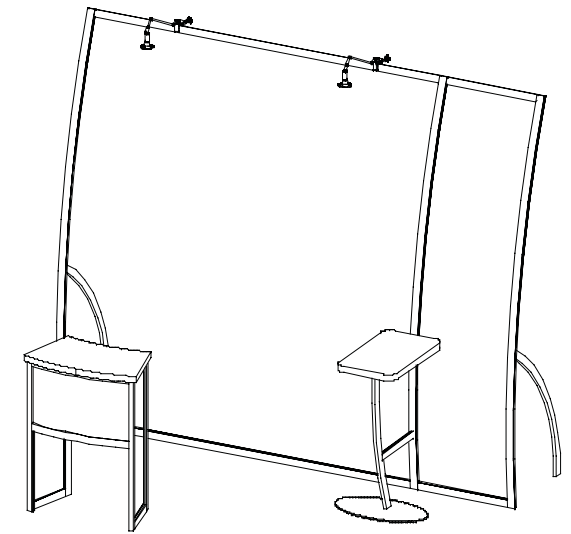

Graphic Dimensions

Backwall Tension Fabric Graphics

Counter Printed on Graphic Insert:

Insert Size: 25.19"w x 14.5"h
Graphic Live Area: 24.69"w x 14"h

Graphic Live Area: 86"w x 92"h

Please ADD 1" of bleed to top, bottom and left side, and ADD 0.75" of bleed to right side.

1/2" Hook Velcro to be sewn into all 4 **Front** sides.

Notches are 3"w x 3/8" deep on center

Graphic Live Area: 21"w x 92"h

Please ADD 1" of bleed to top, bottom and right side, and ADD 0.75" of bleed to left side.

1/2" Hook Velcro to be sewn into all 4 **Front** sides.

NOTE: Graphic files must be @ 150 dpi Finished Size.

NOTE: These dimensions are for graphic layout purposes. Graphic needs to be cut and test fitted to Magellan Miracle frame for exact sizes and cuts.