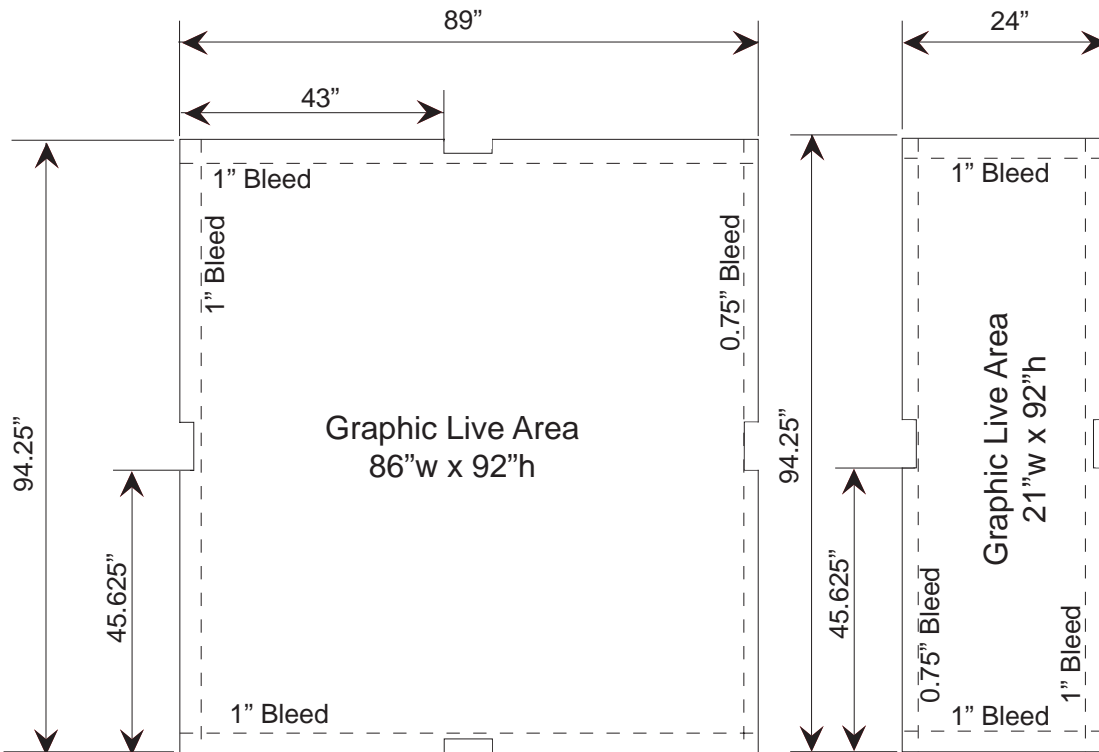

Graphic Dimensions

Backwall Tension Fabric Graphics

Counter Printed on Graphic Insert:

Insert Size: 25.19"w x 14.5"h
Graphic Live Area: 24.69"w x 14"h

Graphic Live Area: 86"w x 92"h

Please ADD 1" of bleed to top, bottom and left side, and ADD 0.75" of bleed to right side.

1/2" Hook Velcro to be sewn into all 4 **Front** sides.

Notches are 3"w x 3/8" deep on center

Graphic Live Area: 21"w x 92"h

Please ADD 1" of bleed to top, bottom and right side, and ADD 0.75" of bleed to left side.

1/2" Hook Velcro to be sewn into all 4 **Front** sides.

NOTE: Graphic files must be @ 150 dpi Finished Size.

NOTE: These dimensions are for graphic layout purposes. Graphic needs to be cut and test fitted to Magellan Miracle frame for exact sizes and cuts.